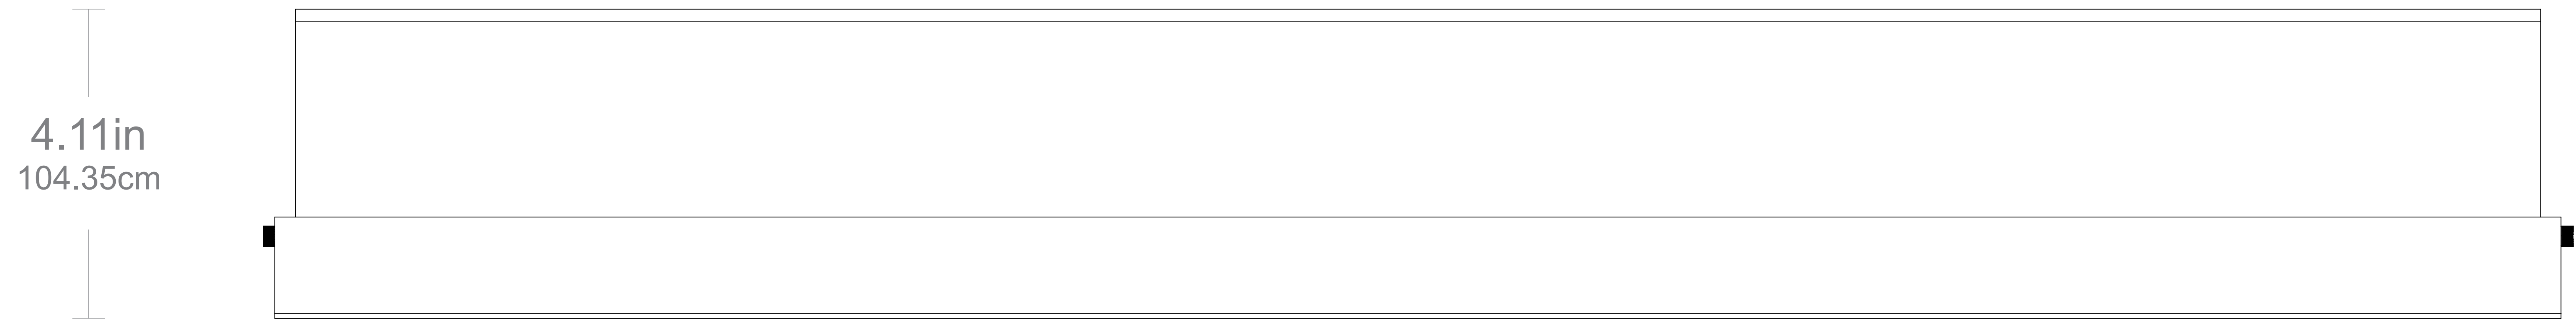

# EDIBLES TRAY DISPLAY

30.44in  
773.3cm

1.48in  
37.5cm

30.44in  
773.3cm

-  dieline
-  bleed line
-  print & copy area (0.125" from dieline)