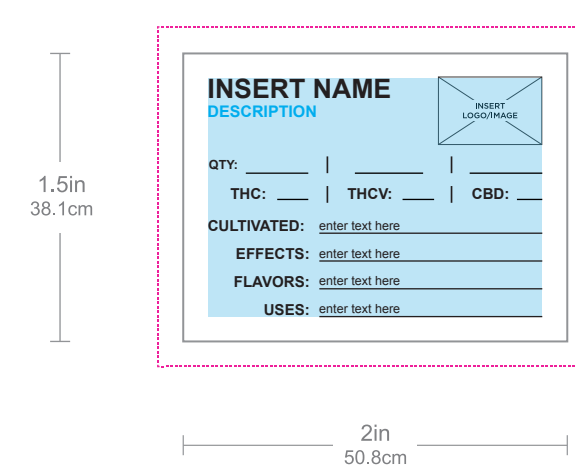

# EDIBLES TRAY DISPLAY

30.44in  
773.3cm

1.48in  
37.5cm

30.44in  
773.3cm

## REMEDY DISPLAYS ARTWORK GUIDELINES

Art files should be provided in vector based format (Adobe Illustrator preferred). Outline fonts or include font files with artwork, along with any linked images (300 dpi). Please specify colors using the Pantone color system or provide samples for color matching. Use the lines indicated for bleed and text safety print areas.

-  dieline
-  bleed line
-  print & copy area (0.125" from dieline)